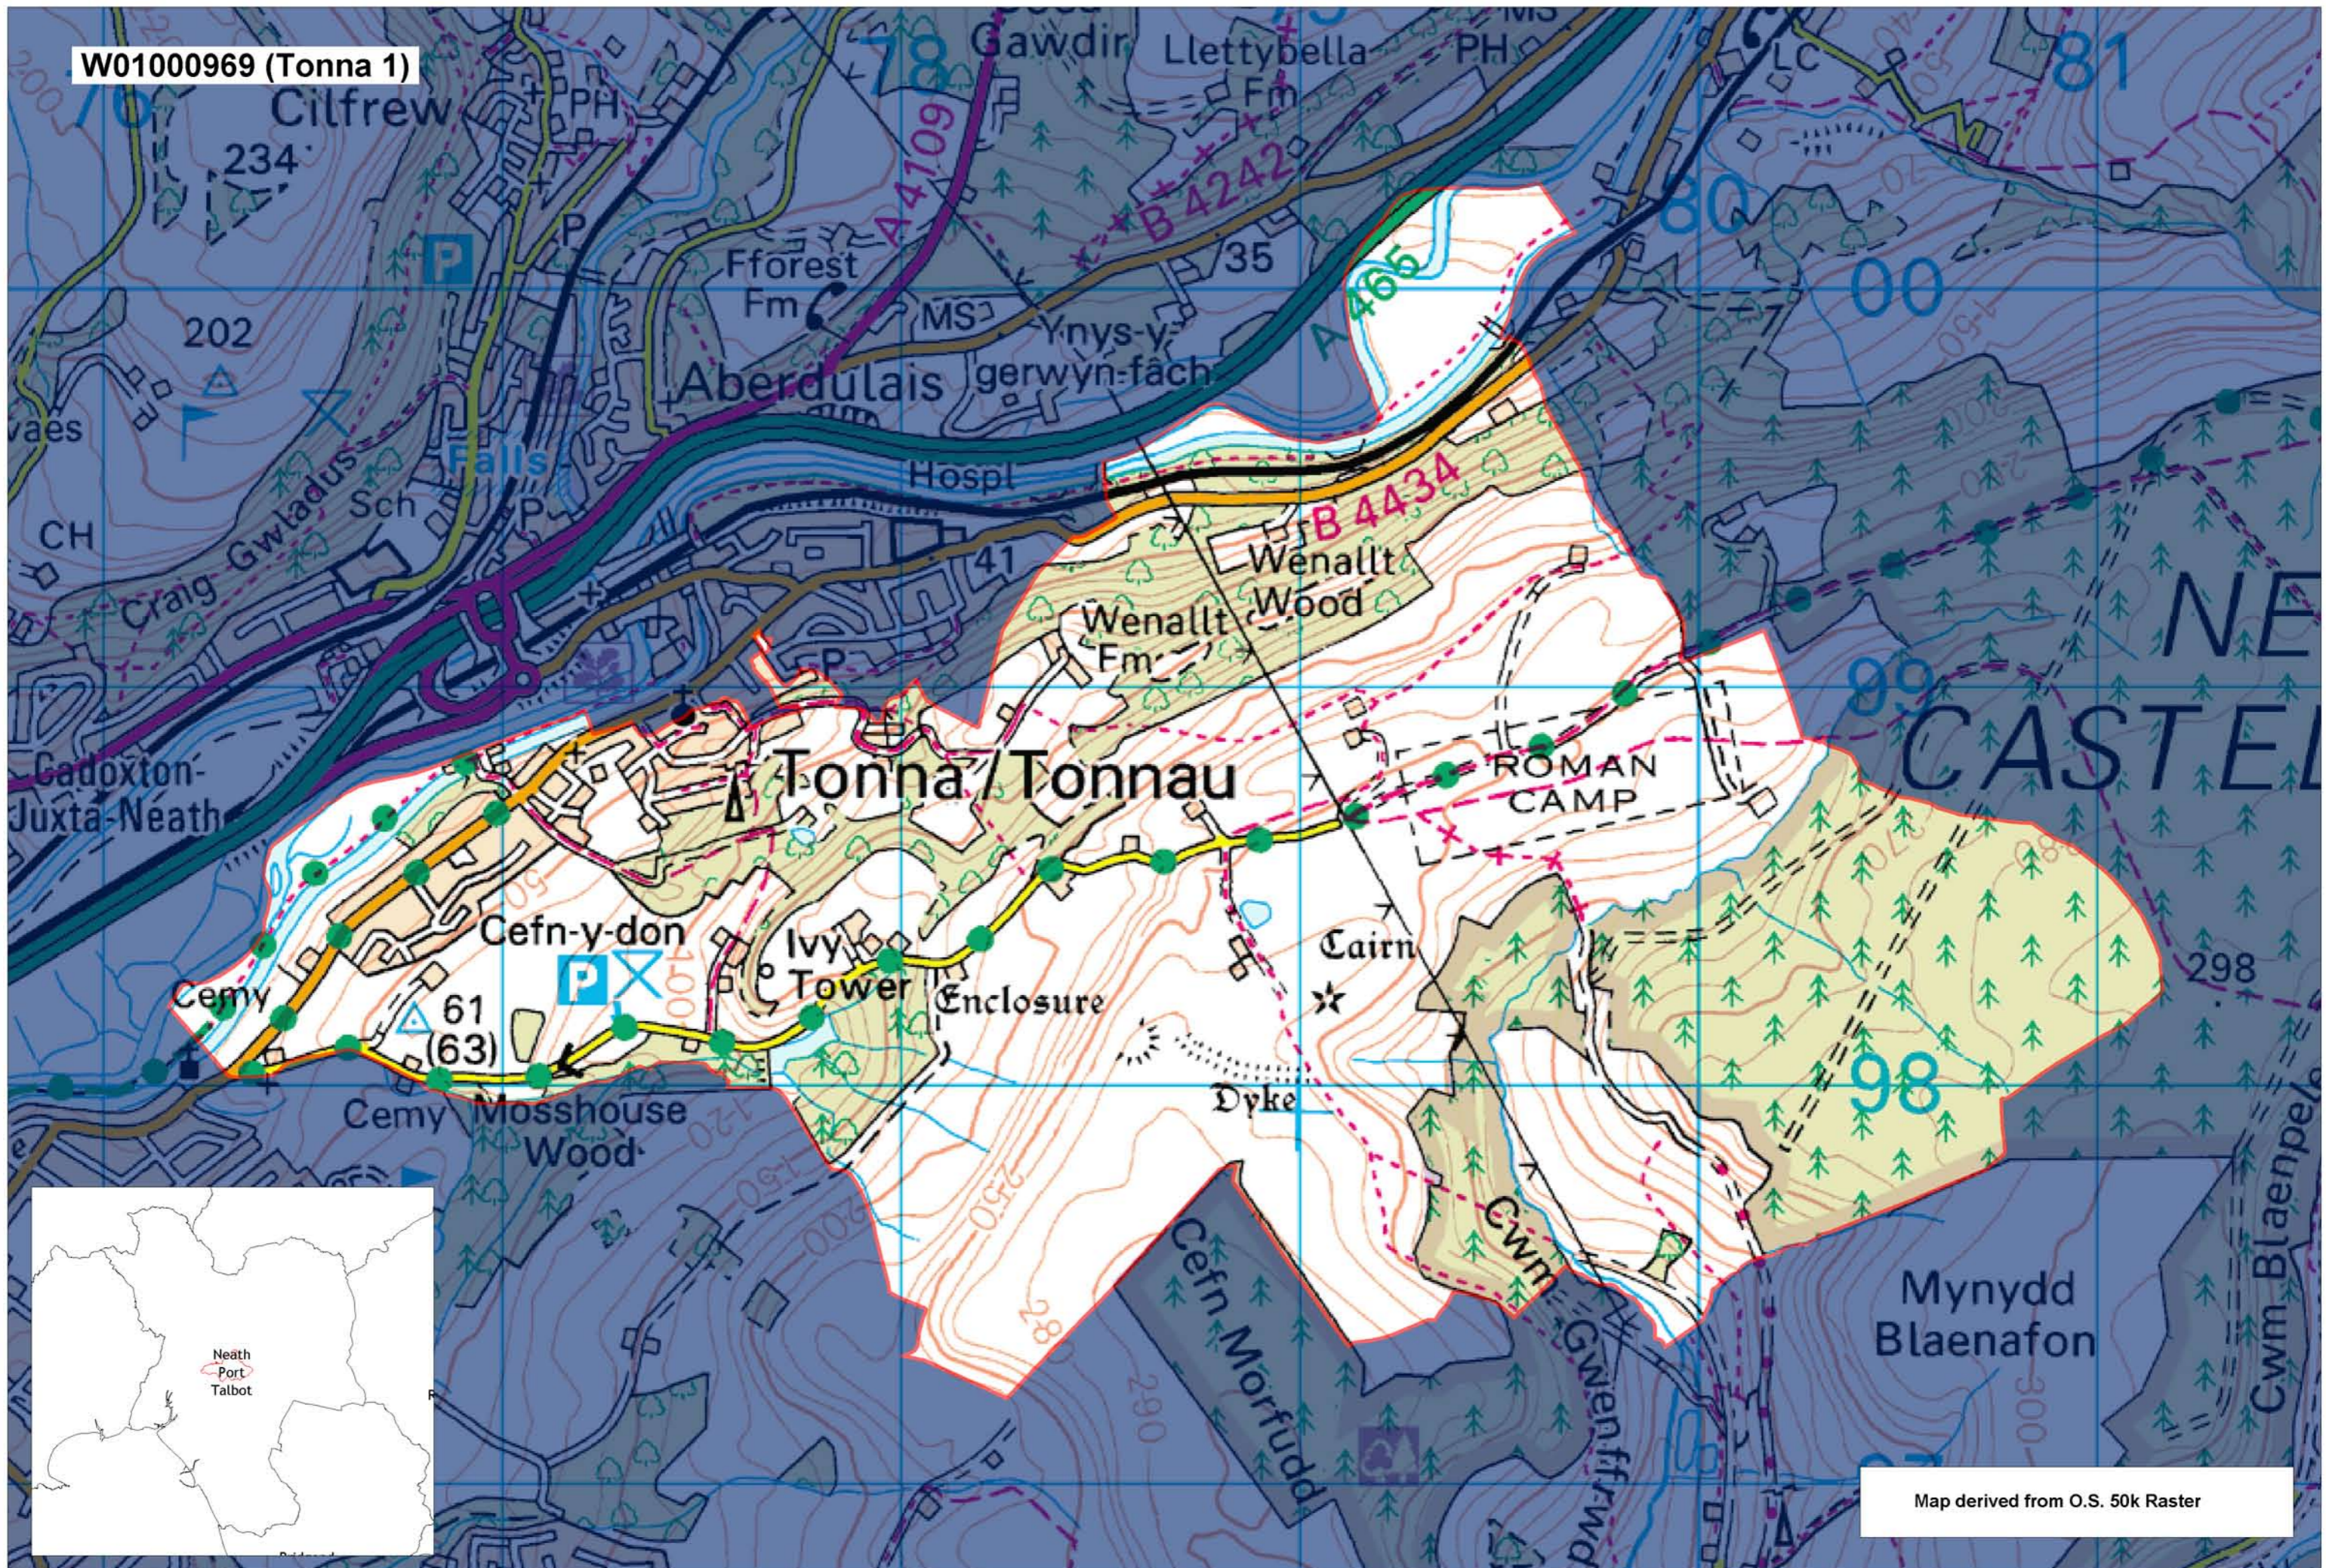

W01000969 (Tonna 1)

Map derived from O.S. 50k Raster